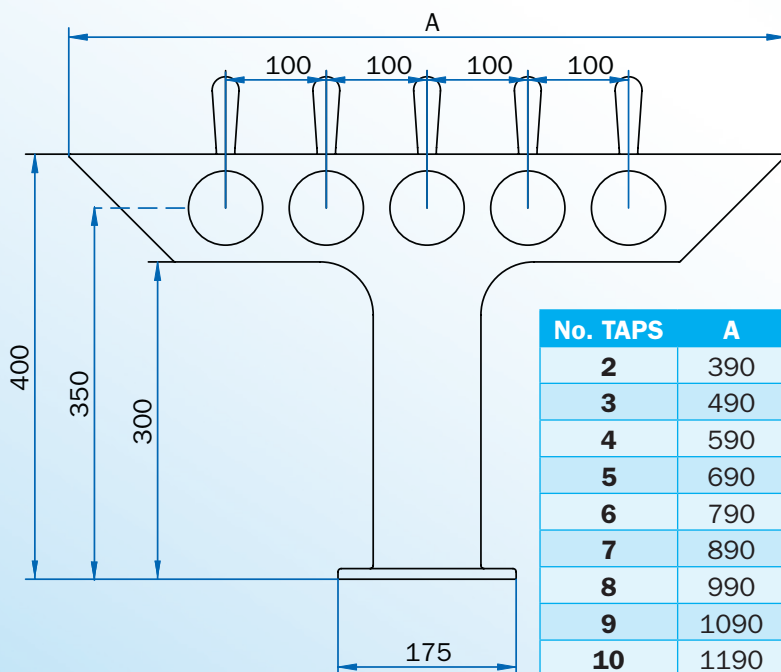

The Zeus

HOSHIZAKI
LANCER

The Zeus

STANDARD FEATURES

- Full Stainless Steel Construction
- Available in brushed and mirror finishes
- Available in 2,3,4,5,6,7,8,9 and 10 tap
- Fully insulated
- Black teardrop handles
- Dry only
- Illuminated