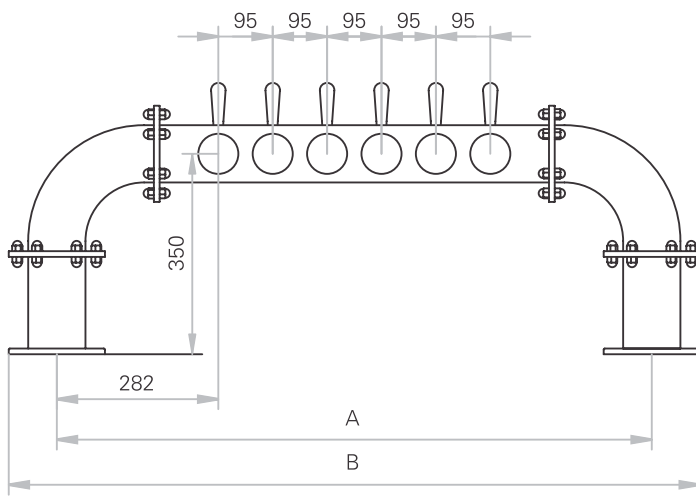

The **Wairakei**

New to our line up is the **Wairakei** Beer Dispenser. The picture tells you all you need to know. This is a stunning piece of craftsmanship.

- Manufactured from long lasting stainless steel
- Good looks combined with superior technical features
- Dimensions can be altered on request
- Available in a variety of powder coated colours
- Different handle options available
- 2-12 tap options available
- Photometric LED Lighting option available

Dispenser widths mm

No. Taps	A	B
5	944	1112
6	1039	1207
7	1134	1302
8	1229	1397
9	1324	1492
10	1419	1587

Wairakei Beer Dispenser options

- Polished or Brushed Stainless Steel
- Powdercoating
- Brass plating
- With or without illumination
- Copper plating