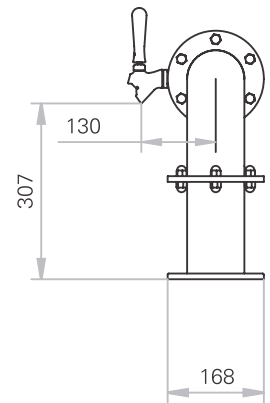

- Manufactured from long lasting stainless steel
- Good looks combined with superior technical features
- Dimensions can be altered on request
- Available in a variety of powder coated colours
- Different handle options available
- 2-12 tap options available
- Photometric LED Lighting option available

Dispenser widths mm

No. Taps	A	B
5	944	1112
6	1039	1207
7	1134	1302
8	1229	1397
9	1324	1492
10	1419	1587

Wairakei Beer Dispenser options

- Polished or Brushed Stainless Steel
- Powdercoating
- Brass plating
- With or without illumination
- Copper plating

* Wooden tap handles as shown on brochures are at an additional cost.

27 Poturi Street,
PO Box 9355, Greerton, Tauranga 3142
PH +64 7 571 3470 | Fax +64 7 571 3473
www.ultraflow.co.nz