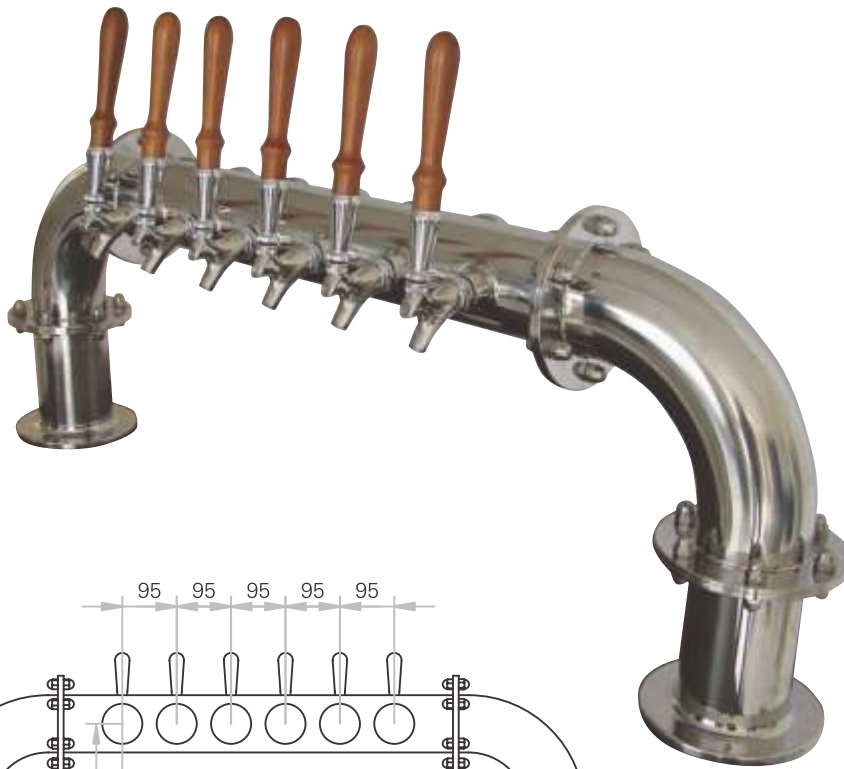

The **Wairakei**

New to our line up is the **Wairakei** Beer Dispenser. The picture tells you all you need to know. This is a stunning piece of craftsmanship.

- Manufactured from long lasting stainless steel
- Good looks combined with superior technical features
- Dimensions can be altered on request
- Available in a variety of powder coated colours
- Different handle options available
- 2-12 tap options available
- Photometric LED Lighting option available

Dispenser widths mm

No. Taps	A	B
5	944	1112
6	1039	1207
7	1134	1302
8	1229	1397
9	1324	1492
10	1419	1587

Wairakei Beer Dispenser options

- Polished or Brushed Stainless Steel
- Powdercoating
- Brass plating
- With or without illumination
- Copper plating