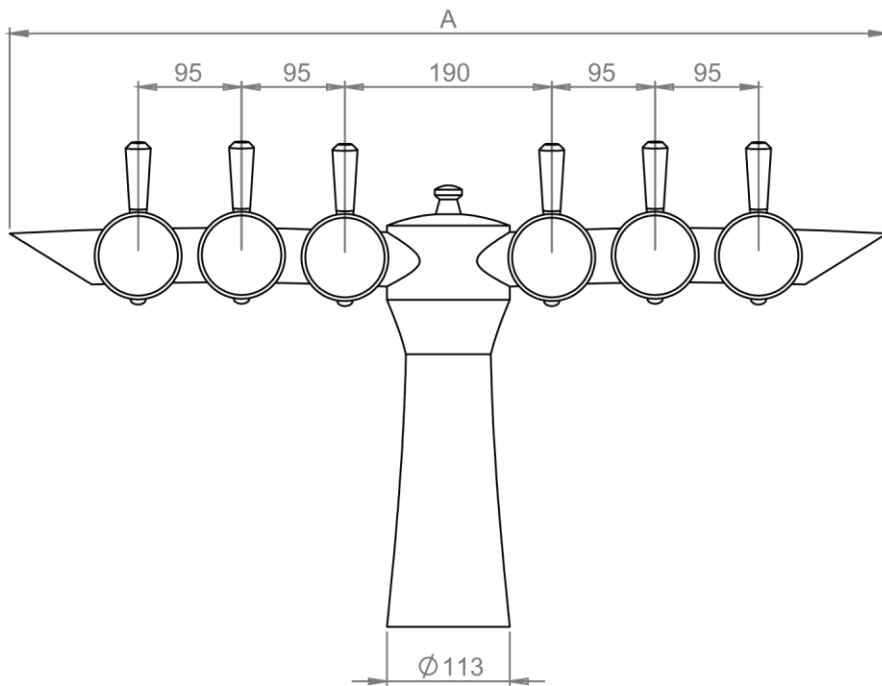

BEER DISPENSING SPECIALISTS

27 Poturi Street, Tauriko, Tauranga 3110

PO Box 9355, Greerton, Tauranga 3142

Ph +64 7 571 3470 Fax +64 7 571 3473

www.ultraflow.co.nz