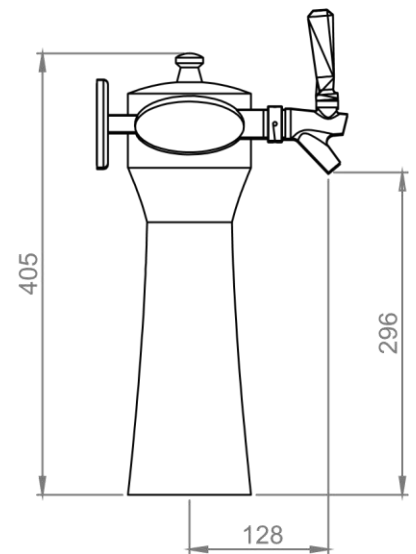

BEER DISPENSING SPECIALISTS

27 Poturi Street, Tauriko, Tauranga 3110

PO Box 9355, Greerton, Tauranga 3142

Ph +64 7 571 3470 Fax +64 7 571 3473

www.ultraflow.co.nz