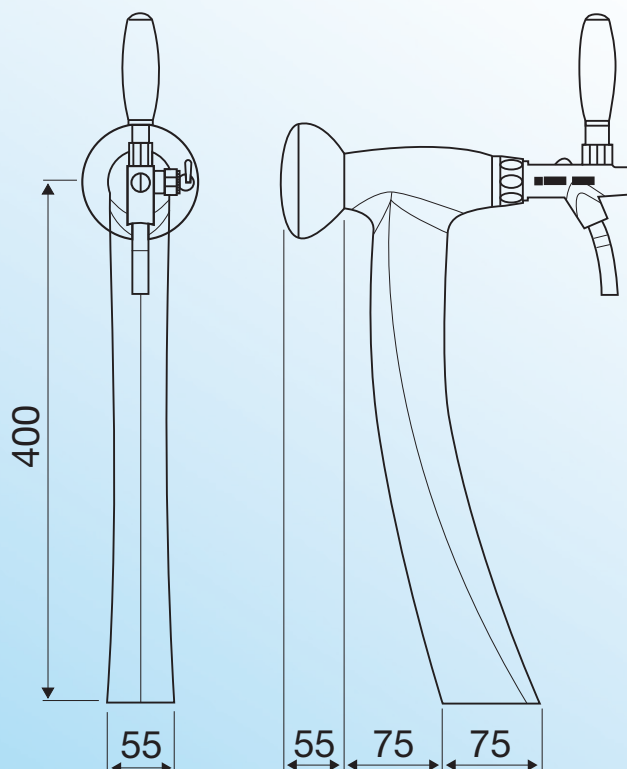

The **Tiffany**

HOSHIZAKI
LANCER

The **Tiffany**

STANDARD FEATURES

- Chrome plated
- Single tap
- Fully insulated
- Celli Euro style tap
- Illuminated

HOSHIZAKI
LANCER

NEW ZEALAND

9 O'Rorke Street, Onehunga, Auckland NZ
Tel: +64 9 634 3612
sales.nz@hoshi.com.au