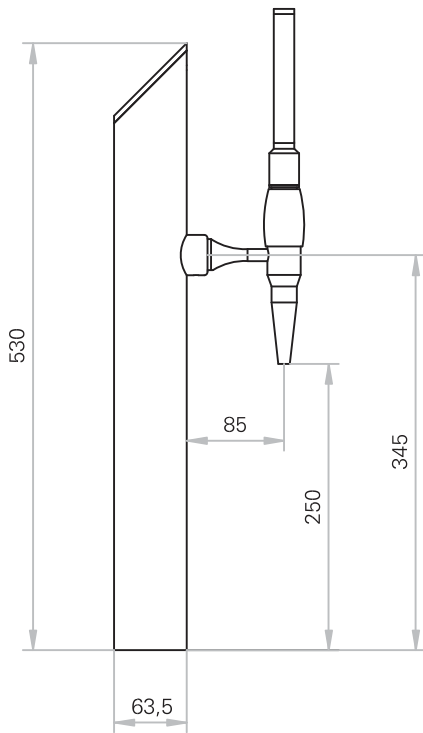

The **Slimline**

Sophistication in its most simple form.

Slimline Beer Dispenser Options

- Single Tap
- Polished or Brushed stainless steel
- Brass & Antique Brass plating
- Copper plating
- Dimensions can be changed to suit
- Photometric LED Lighting