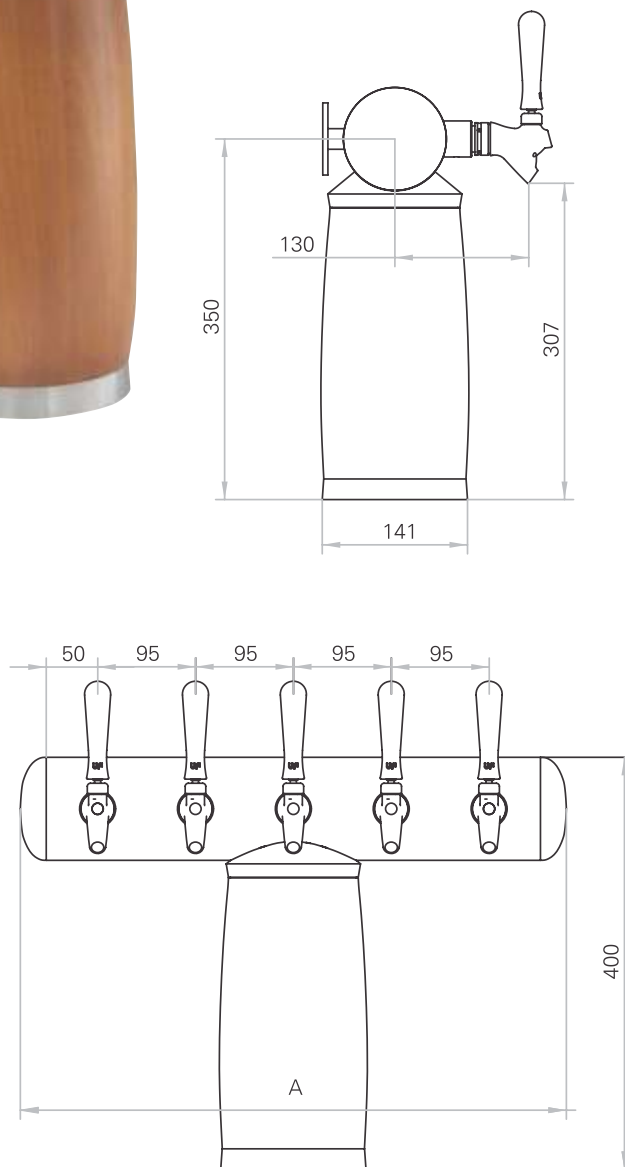

The Royale

For too long beer dispensers have followed old design practices. The **Royale** offers technically superior features with the modern look of stainless steel and wood accents. The Royale will fit into any establishment, from the up-market Metro Bar or Club, to the quiet Country Pub.

Dispenser widths mm

No. Taps	A
4	435
5	530
6	625
7	720
8	815

Royale Dispenser options

- Polished or Brushed Stainless Steel
- Powdercoating
- Chrome, Brass or copper options
- The durability of stainless steel and the warmth of wood
- Follows the latest direction in modern decor
- Available in 4 - 8 tap versions
- Wood accents available in mahogany and oak finishes
- Technically superior