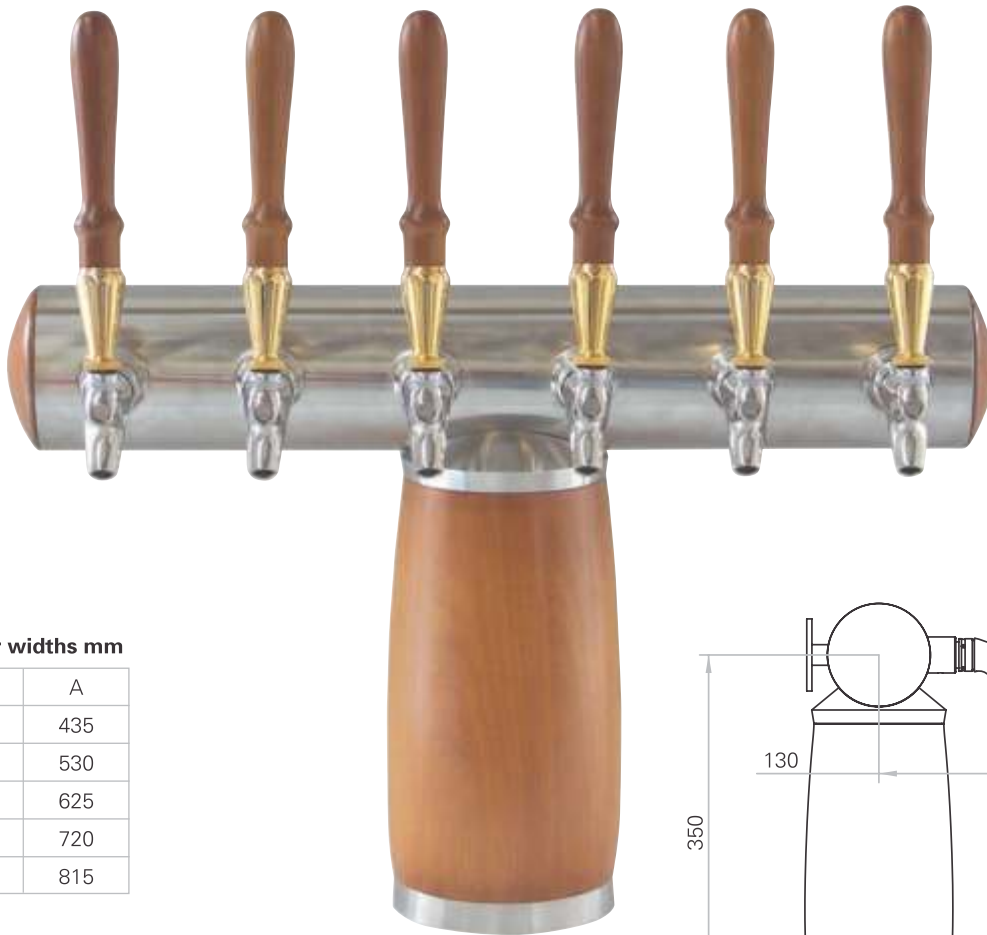

The Royale

For too long beer dispensers have followed old design practices. The **Royale** offers technically superior features with the modern look of stainless steel and wood accents. The Royale will fit into any establishment, from the up-market Metro Bar or Club, to the quiet Country Pub.

Dispenser widths mm

No. Taps	A
4	435
5	530
6	625
7	720
8	815

Royale Dispenser options

- Polished or Brushed Stainless Steel
- Powdercoating
- Chrome, Brass or copper options
- The durability of stainless steel and the warmth of wood
- Follows the latest direction in modern decor
- Available in 4 - 8 tap versions
- Wood accents available in mahogany and oak finishes
- Technically superior