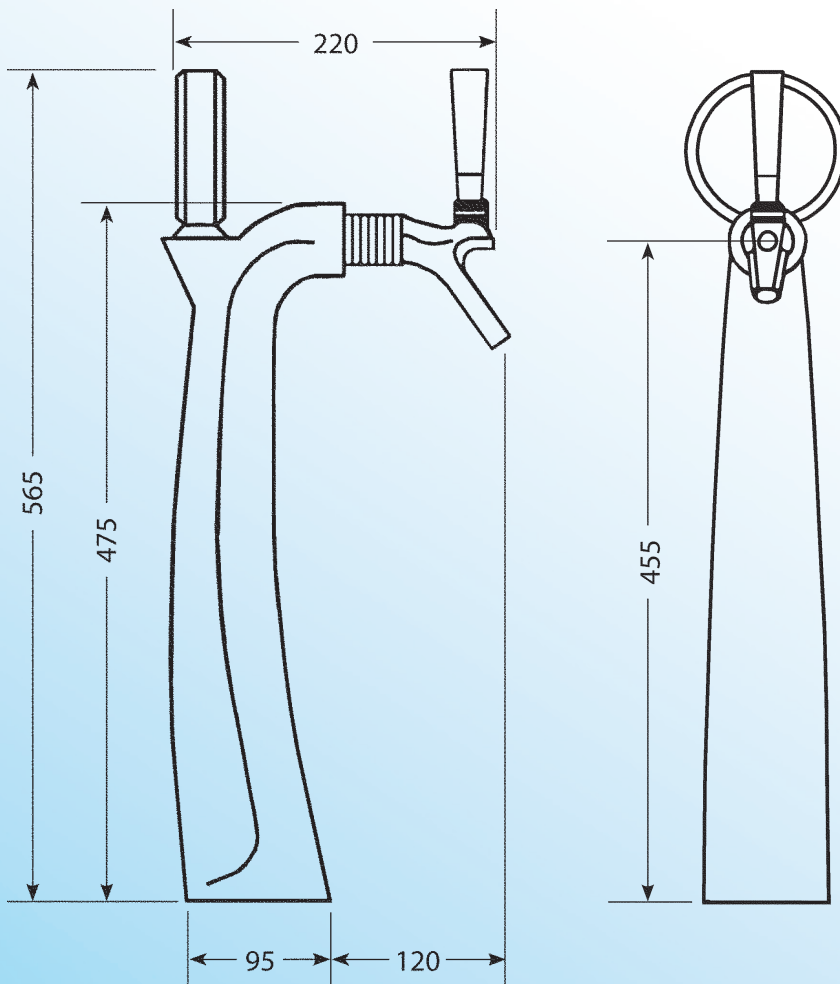

# The Falco

**HOSHIZAKI**  
***LANCER***

# The Falco

## STANDARD FEATURES

- Chrome plated
- Single tap
- Fully insulated
- Black teardrop handles
- Dry only
- Illuminated

**HOSHIZAKI**  
**LANCER**