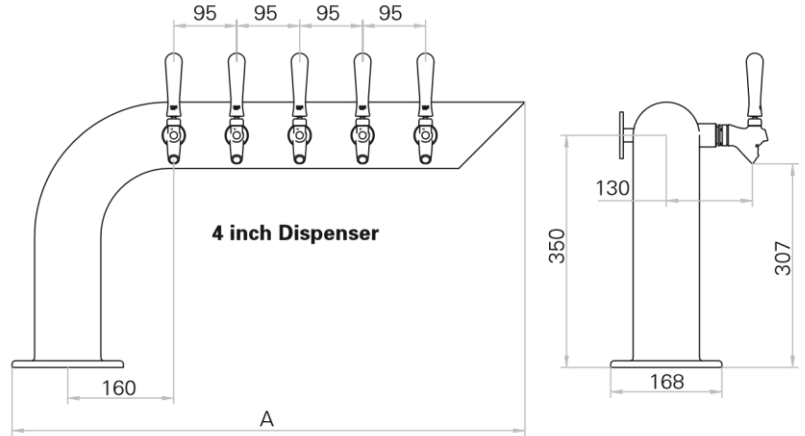

The **Elle**

With it's clean lines and uncluttered design the **Elle** leads the way in bringing a contemporary look and functional service to modern bars.

4 inch Dispenser widths mm

No. Taps	3	4	5	6	7	8
A	584	679	774	869	964	1059

- Manufactured from long lasting stainless steel
- Good looks combined with superior technical features
- Dimensions can be altered on request

- Available in a variety of finishes
- Different handle options available
- 2 - 10 tap options available
- Photometric LED Lighting

Elle Beer Dispenser options

- Polished or Brushed Stainless Steel
- Brass Plating
- Antique Brass Plating
- Copper Plating

3 inch Dispenser widths mm

No. Taps	2	3	4	5
A	428	523	618	713

27 Poturi Street, Tauriko, Tauranga 3110
 PO Box 9355, Greerton, Tauranga 3142
 Ph +64 7 571 3470 Fax +64 7 571 3473
www.ultraflow.co.nz