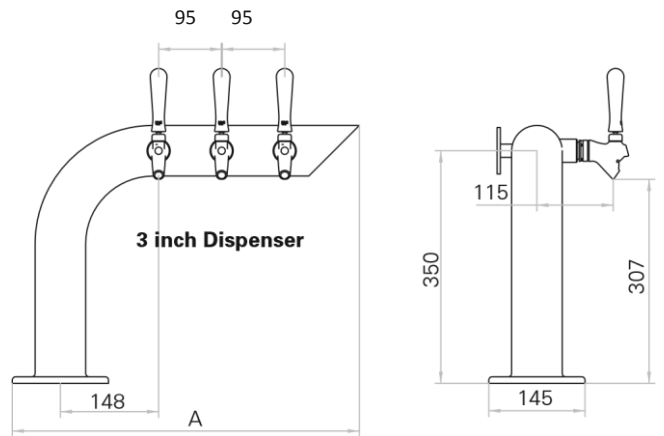

The **Elle**

With it's clean lines and uncluttered design the **Elle** leads the way in bringing a contemporary look and functional service to modern bars.

4 inch Dispenser widths mm

No. Taps	3	4	5	6	7	8
A	584	679	774	869	964	1059

- Manufactured from long lasting stainless steel
- Good looks combined with superior technical features
- Dimensions can be altered on request

- Available in a variety of finishes
- Different handle options available
- 2 - 10 tap options available
- Photometric LED Lighting

Elle Beer Dispenser options

- Polished or Brushed Stainless Steel
- Brass Plating
- Antique Brass Plating
- Copper Plating

3 inch Dispenser widths mm

No. Taps	2	3	4	5
A	428	523	618	713

27 Poturi Street, Tauriko, Tauranga 3110
 PO Box 9355, Greerton, Tauranga 3142
 Ph +64 7 571 3470 Fax +64 7 571 3473
www.ultraflow.co.nz