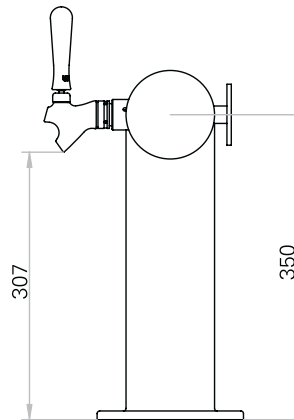

The Claudia

The **Claudia** offers a dynamic alternative to other traditional dispensers.

It is designed by Beer Systems engineers and manufactured by craftsmen to sit in today's bar as an extended, yet space-saving option.

No. Taps	A
2	390
3	485
4	580
5	675
6	770
7	865
8	960
9	1055
10	1150

Claudia Beer Dispenser options

- Imperial or Metric
- Polished or Brushed Stainless Steel
- Brass
- Copper
- Powdercoating
- With or without illumination
- Manufactured from long lasting stainless steel
- Good looks combined with superior technical features
- Dimensions can be altered on request
- Available in a variety of powder coated colours
- Different handle options available
- 2-10 tap options available
- Photometric LED Lighting option available