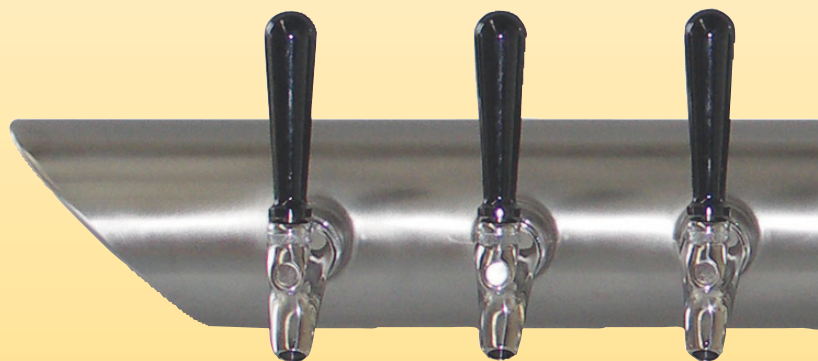

The Claudia

The **Claudia** offers a dynamic alternative to other traditional dispensers.

It is designed by Beer Systems engineers and manufactured by craftsmen to sit in today's bar as an extended, yet space-saving option.

No. Taps	A
2	390
3	485
4	580
5	675
6	770
7	865
8	960
9	1055
10	1150

Claudia Beer Dispenser options

- Imperial or Metric
- Polished or Brushed Stainless Steel
- Brass
- Copper
- Powdercoating
- With or without illumination
- Manufactured from long lasting stainless steel
- Good looks combined with superior technical features
- Dimensions can be altered on request
- Available in a variety of powder coated colours
- Different handle options available
- 2-10 tap options available
- Photometric LED Lighting option available