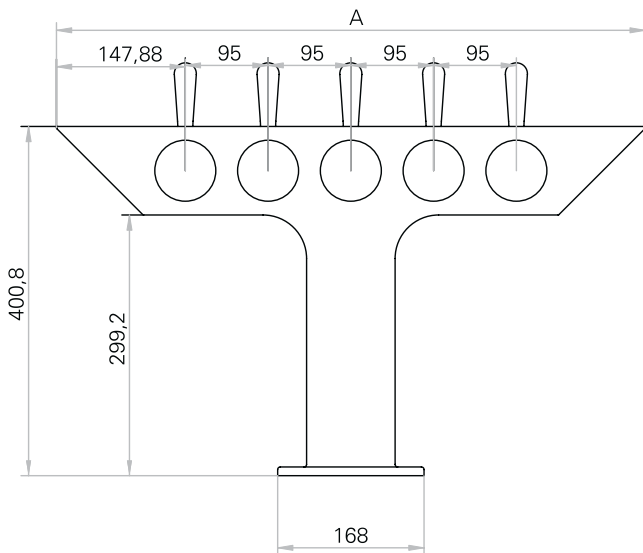

The Claudia

The **Claudia** offers a dynamic alternative to other traditional dispensers.

It is designed by Beer Systems engineers and manufactured by craftsmen to sit in today's bar as an extended, yet space-saving option.

No. Taps	A
2	390
3	485
4	580
5	675
6	770
7	865
8	960
9	1055
10	1150

Claudia Beer Dispenser options

- Imperial or Metric
- Polished or Brushed Stainless Steel
- Brass
- Copper
- Powdercoating
- With or without illumination
- Manufactured from long lasting stainless steel
- Good looks combined with superior technical features
- Dimensions can be altered on request
- Available in a variety of powder coated colours
- Different handle options available
- 2-10 tap options available
- Photometric LED Lighting option available