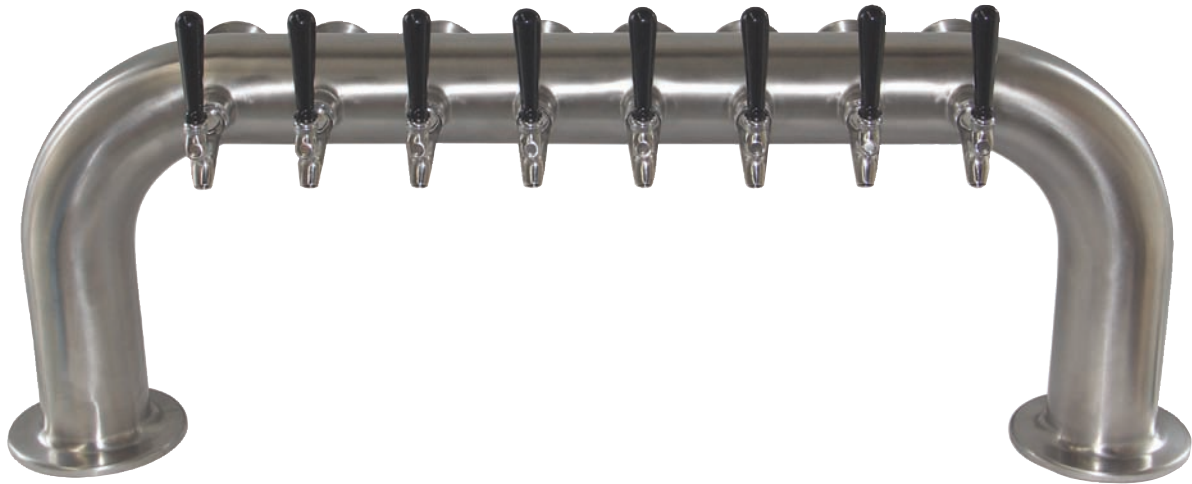

The **Boscabel**

The **Boscabel** is the industries premier dispenser for multi-tap configurations. From 5 to 14 taps, this dispenser does it all.

Dispenser widths mm

| No. Taps | A | B |
|----------|------|------|
| 5 | 674 | 842 |
| 6 | 769 | 937 |
| 7 | 864 | 1032 |
| 8 | 959 | 1127 |
| 9 | 1054 | 1222 |
| 10 | 1149 | 1317 |
| 11 | 1244 | 1412 |
| 12 | 1339 | 1507 |

- Manufactured from long lasting stainless steel
- Good looks combined with superior technical features
- Dimensions can be altered on request
- Available in a variety of powder coated colours
- Different handle options available
- 5 - 14 tap options available
- Photometric LED Lighting option available

Boscabel Beer Dispenser options

- Polished or Brushed Stainless Steel
- Brass plating
- Copper plating
- Powdercoating
- With or without illumination

27 Poturi Street,
 PO Box 9355, Greerton, Tauranga 3142
 PH +64 7 571 3470 | Fax +64 7 571 3473
 www.ultraflow.co.nz