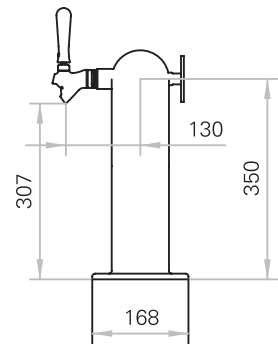

The **Boscabel**

The **Boscabel** is the industries premier dispenser for multi-tap configurations. From 5 to 14 taps, this dispenser does it all.

Dispenser widths mm

| No. Taps | A | B |
|----------|------|------|
| 5 | 674 | 842 |
| 6 | 769 | 937 |
| 7 | 864 | 1032 |
| 8 | 959 | 1127 |
| 9 | 1054 | 1222 |
| 10 | 1149 | 1317 |
| 11 | 1244 | 1412 |
| 12 | 1339 | 1507 |