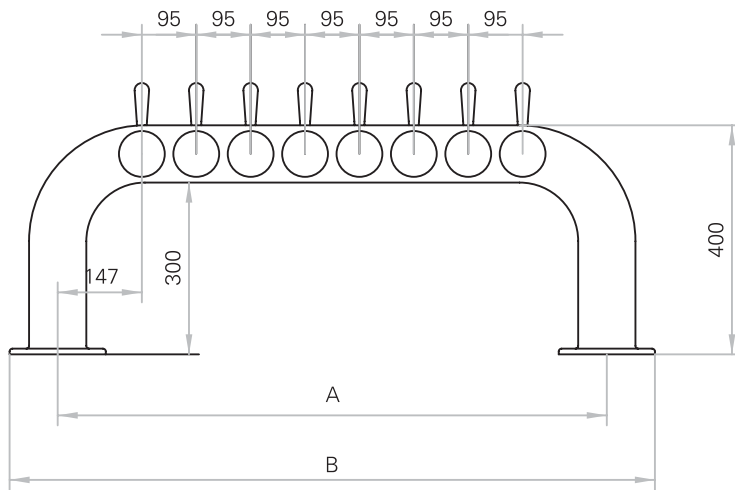

The **Boscabel**

The **Boscabel** is the industries premier dispenser for multi-tap configurations. From 5 to 14 taps, this dispenser does it all.

Dispenser widths mm

| No. Taps | A | B |
|----------|------|------|
| 5 | 674 | 842 |
| 6 | 769 | 937 |
| 7 | 864 | 1032 |
| 8 | 959 | 1127 |
| 9 | 1054 | 1222 |
| 10 | 1149 | 1317 |
| 11 | 1244 | 1412 |
| 12 | 1339 | 1507 |

- Manufactured from long lasting stainless steel
- Good looks combined with superior technical features
- Dimensions can be altered on request
- Available in a variety of powder coated colours
- Different handle options available
- 5 - 14 tap options available
- Photometric LED Lighting option available